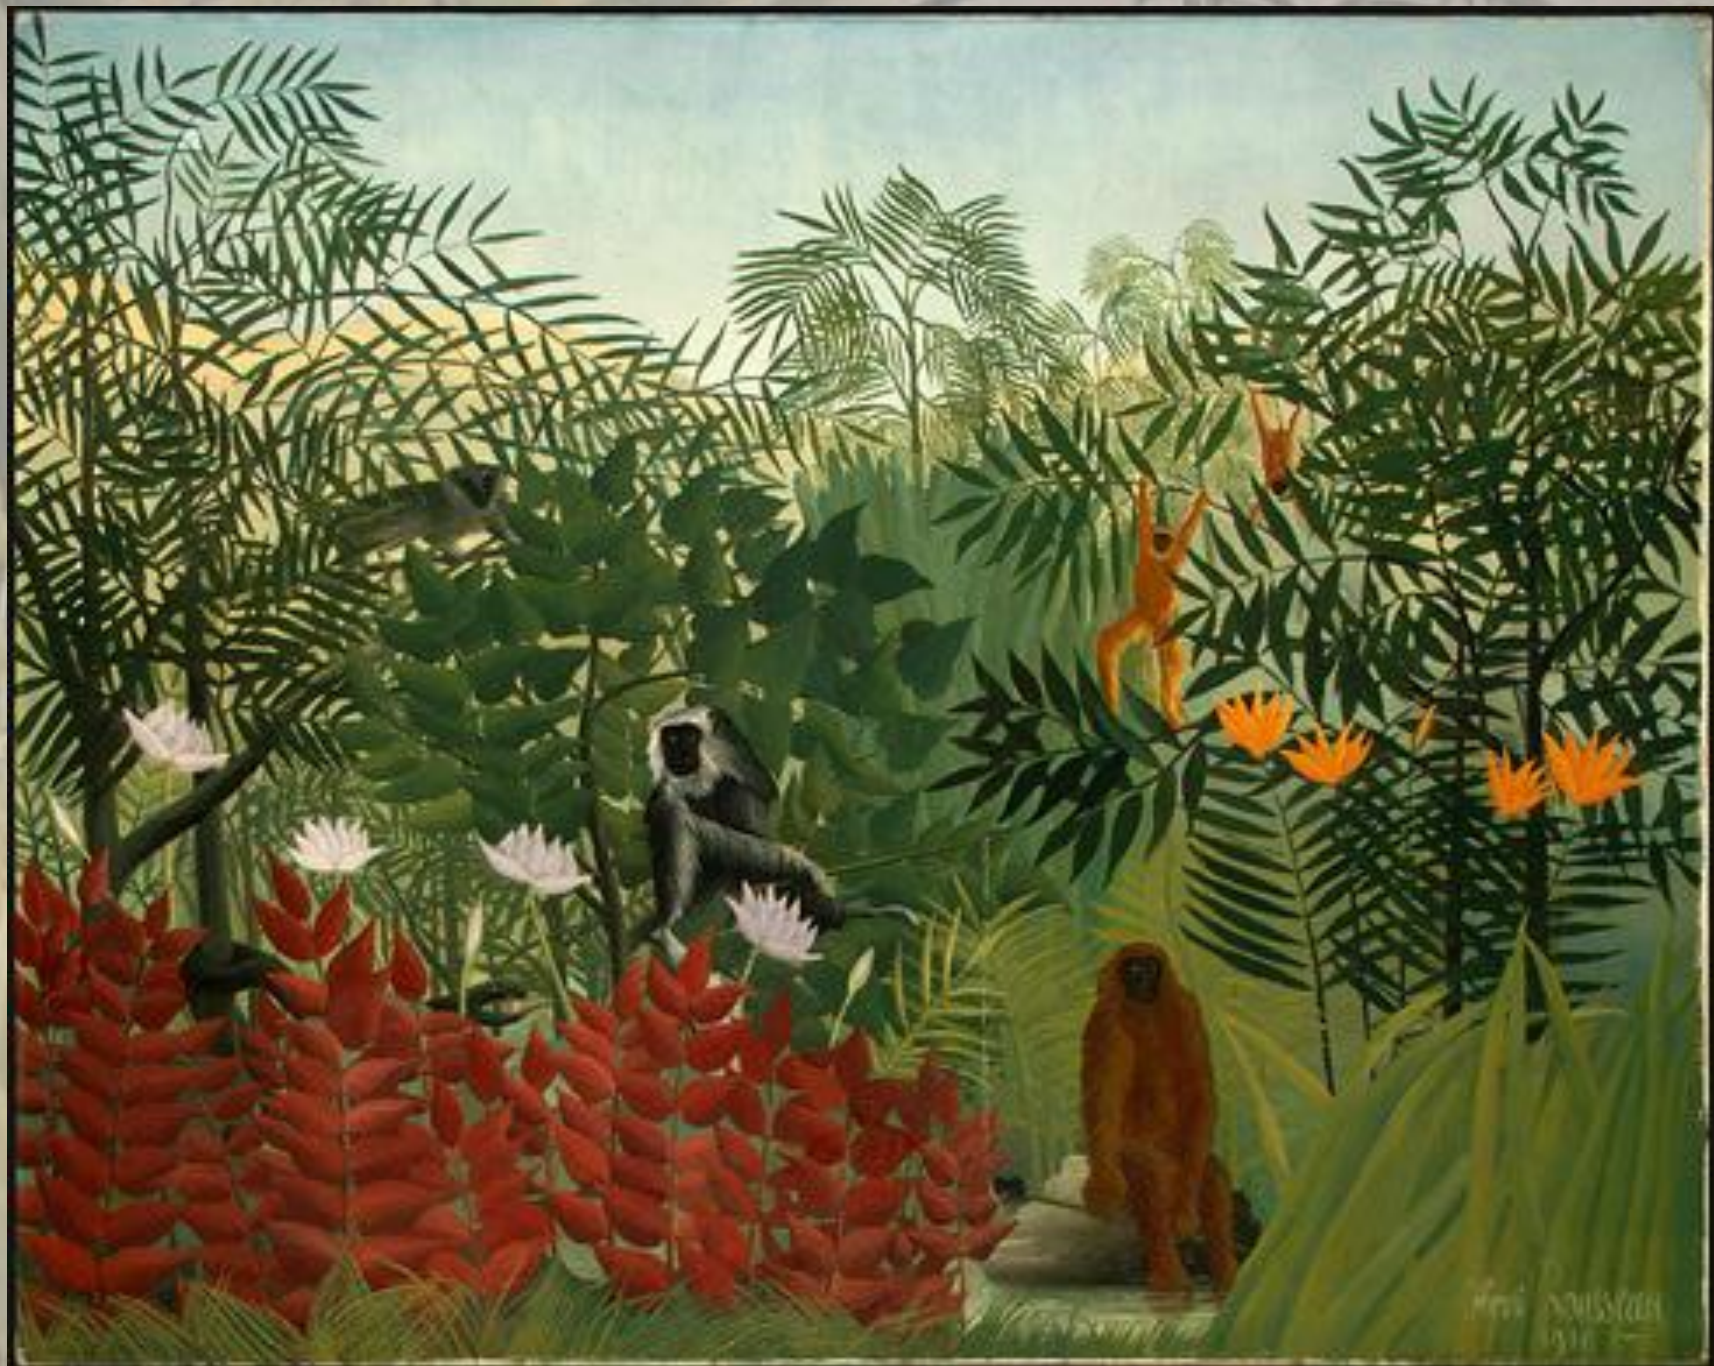

Rousseau jungles

Henri Rousseau 1844-1910

- Henri Rousseau was born in France
- He never had any art lessons and started painting when he was older
- He never visited the jungle!
- He painted house plants and wild flowers for his jungle paintings and often looked at pictures in books

What animal is in the foreground?

What is the weather like in this painting?

What colours can you see in
the real jungle?

Rousseau

- Clear outlines on the grass in the foreground
- Each leaf clearly painted
- What animals can you see?

Are these real jungle plants the same height?

Rousseau jungle paintings

- He used very simple **pure colours**
- He had very **clear outlines**
- He filled jungle paintings with **animals in the foreground** and **lush green plants in the background**
- He painted **leaves and grass** piece by piece with clear **outlines**
- He often painted huge **over-sized flowers**

Rousseau

- Can you spot the giant sized blue flowers?
- What colour flowers would you paint?
- How tall would they be?

A photograph of a dense tropical jungle. In the center, a river flows through the forest, its surface reflecting the surrounding greenery. The banks are lined with various types of trees and plants, including palm trees and broad-leafed species. The lighting is bright, creating a vibrant green palette with varying shades and textures. The overall scene is a rich, multi-layered display of nature's colors.