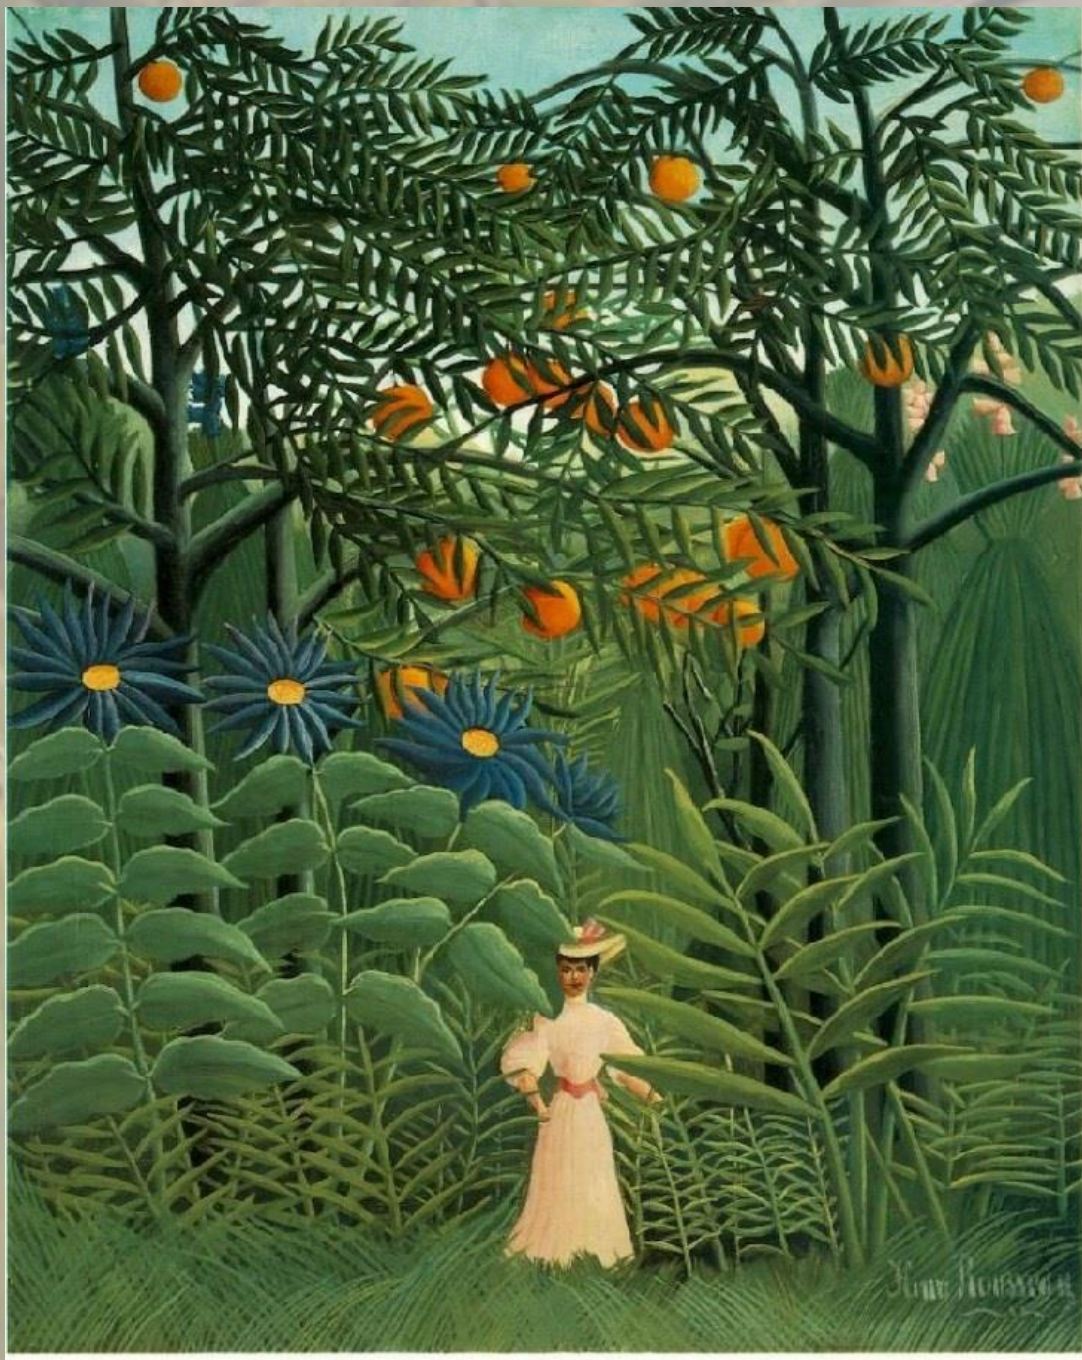

What animal is in the foreground?

What is the weather like in this painting?

What colours can you see in
the real jungle?

Rousseau

- Clear outlines on the grass in the foreground
- Each leaf clearly painted
- What animals can you see?

Are these real jungle plants the same height?

Rousseau jungle paintings

- He used very simple **pure colours**
- He had very **clear outlines**
- He filled jungle paintings with **animals in the foreground** and **lush green plants in the background**
- He painted **leaves and grass** piece by piece with clear **outlines**
- He often painted huge **over-sized flowers**

Rousseau

- Can you spot the giant sized blue flowers?
- What colour flowers would you paint?
- How tall would they be?

A photograph of a dense tropical jungle. In the center, a river flows through the forest, its surface reflecting the surrounding greenery. The banks are lined with various types of trees and plants, including palm trees and broad-leafed species. The lighting is bright, creating a vibrant green palette with varying shades and textures. The overall scene is a rich, multi-layered display of nature's colors.

Can you see light and dark in the real jungle?

- Is it all the same shade or tint of green?

Real jungle plants

Rousseau

Henri Rousseau

- 
- Remember!!!
 - He used very simple **pure colours**
 - He had very **clear outlines**
 - He filled jungle paintings with **animals in the foreground** and **lush green plants in the background**
 - He painted **leaves** and **grass** piece by piece with clear **outlines**
 - He often painted huge **over-sized flowers**